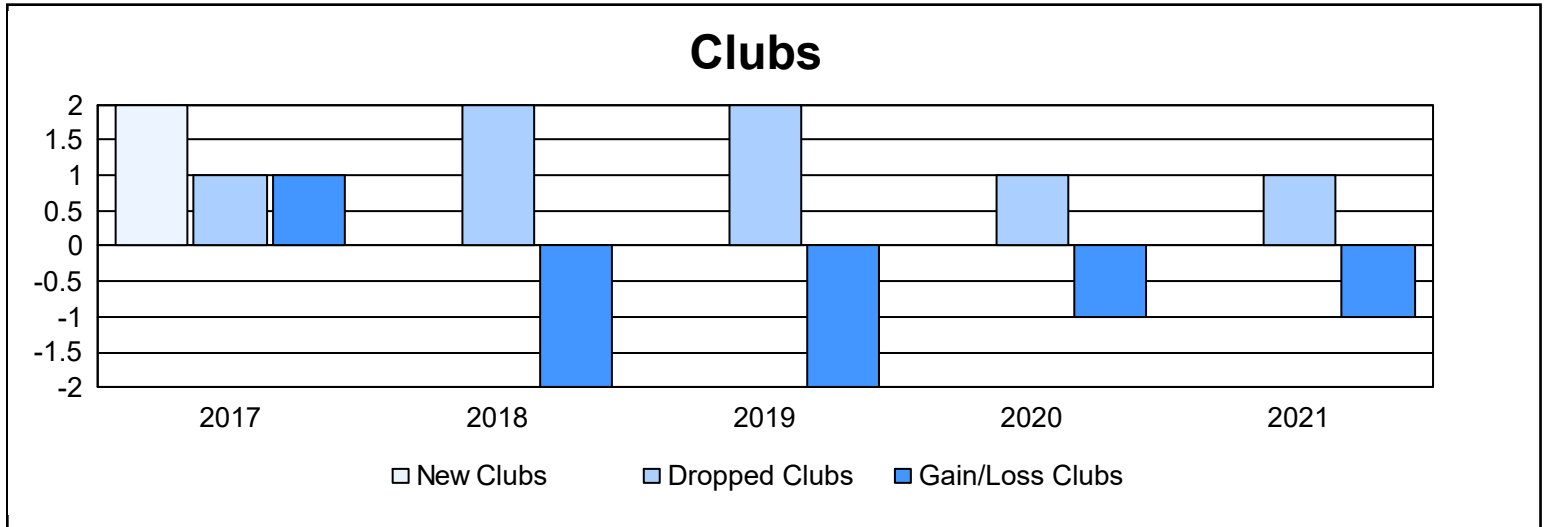

Year	New Clubs	Dropped Clubs	Gain/ Loss Clubs	New Members	Charter Members	Reinstate Members	Transfer Members	Total Member Added	Total Members Dropped	Gain/ Loss Members
2016-2017	2	1	1	284	54	31	45	414	388	26
2017-2018	0	2	-2	248	4	17	14	283	345	-62
2018-2019	0	2	-2	179	0	1	8	188	382	-194
2019-2020	0	1	-1	91	1	8	3	103	243	-140
2020-2021	0	1	-1	134	0	10	5	149	232	-83
<b>Average</b>	<b>0</b>	<b>1</b>	<b>-1</b>	<b>187</b>	<b>12</b>	<b>13</b>	<b>15</b>	<b>227</b>	<b>318</b>	<b>-91</b>

### Membership Composition June 2021 Cumulative