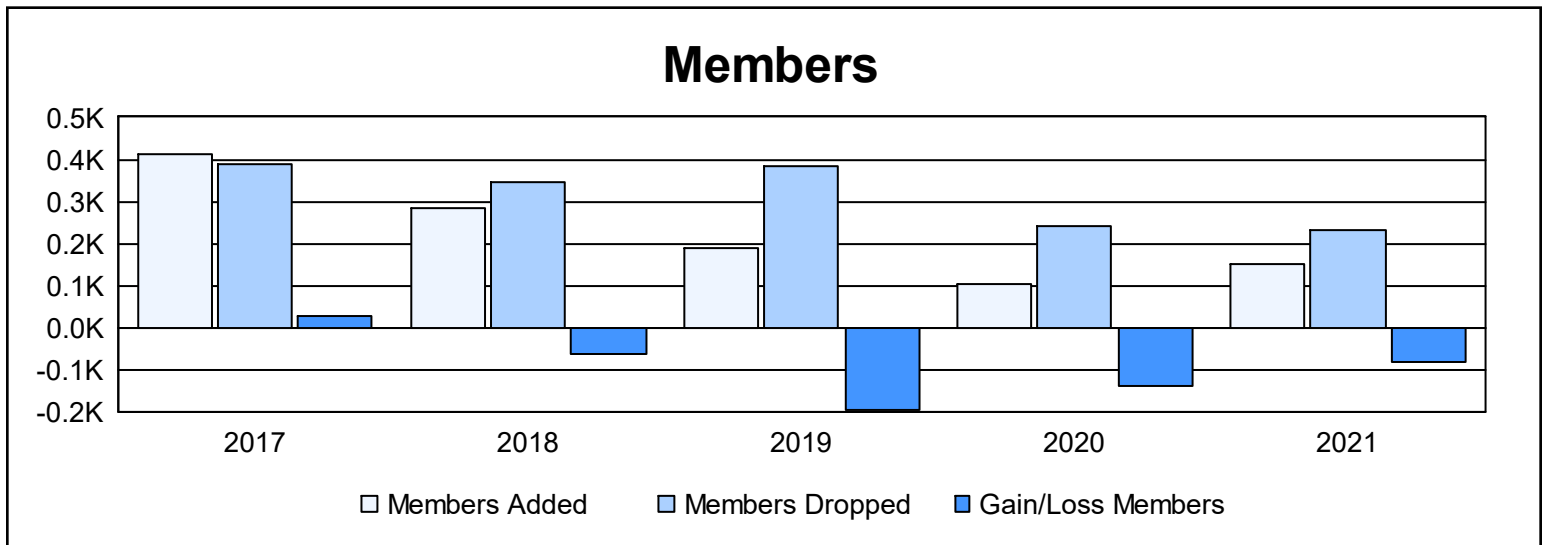

Year	New Clubs	Dropped Clubs	Gain/ Loss Clubs	New Members	Charter Members	Reinstate Members	Transfer Members	Total Member Added	Total Members Dropped	Gain/ Loss Members
2016-2017	2	1	1	284	54	31	45	414	388	26
2017-2018	0	2	-2	248	4	17	14	283	345	-62
2018-2019	0	2	-2	179	0	1	8	188	382	-194
2019-2020	0	1	-1	91	1	8	3	103	243	-140
2020-2021	0	1	-1	134	0	10	5	149	232	-83
<b>Average</b>	<b>0</b>	<b>1</b>	<b>-1</b>	<b>187</b>	<b>12</b>	<b>13</b>	<b>15</b>	<b>227</b>	<b>318</b>	<b>-91</b>

### Membership Composition June 2021 Cumulative