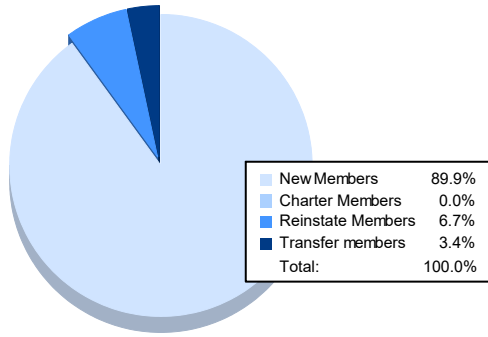

Year	New Clubs	Dropped Clubs	Gain/ Loss Clubs	New Members	Charter Members	Reinstate Members	Transfer Members	Total Member Added	Total Members Dropped	Gain/ Loss Members
2016-2017	2	1	1	284	54	31	45	414	388	26
2017-2018	0	2	-2	248	4	17	14	283	345	-62
2018-2019	0	2	-2	179	0	1	8	188	382	-194
2019-2020	0	1	-1	91	1	8	3	103	243	-140
2020-2021	0	1	-1	134	0	10	5	149	232	-83
<b>Average</b>	<b>0</b>	<b>1</b>	<b>-1</b>	<b>187</b>	<b>12</b>	<b>13</b>	<b>15</b>	<b>227</b>	<b>318</b>	<b>-91</b>

### Membership Composition June 2021 Cumulative